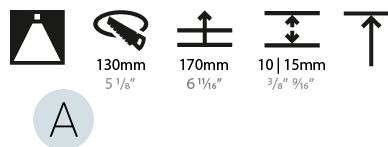

Series: Bioniq
Subseries: Bioniq Round Deep
Brand: Prolight
Division: Architectural
Mounting Type: Recessed
Mounting Location: Ceiling
Subcategory: Downlight

PHYSICAL

Shape: Round
Diameter (mm): 139
Diameter (in): 5 1/2
Height (mm): 151
Height (in): 5 15/16
Ceiling Thickness (mm): 10 / 12.5 / 15
Ceiling Thickness (in): 3/8 or 1/2 or 9/16
Min. Recessing Depth (mm): 170
Min. Recessing Depth (in): 6 11/16
Light Distribution: Downlight
Weight (kg): 0.951
Weight (lbs): 2.1
Fixture Finish: SSR / BKV / CWI / CRY / HAB / LAG / UFT / ITA / RUA / RUR / MIC / FTG / MYG / TWT / LOD / PUS / FRO / FUP / KIA / POP / BLS / SPG / MEY / GOH / GUM / CHC / COM / ABZ / JAG / OBR / MOS / ROR
Fixture Material: Aluminum Die Cast
Cut-out Measurements: 130mm / 5 1/8"

ELECTRICAL

Lamp Type: LED (Zhaga Standard)
Input Wattage (W): 28.6
Total Output Wattage (W): 26.4
Dimming: Tri-Mode (Non-Dimming and Phase Dimming (120Vac only) and 0-10V Dimming)
Driver Included: No
Driver Location: Recessed Housing
Driver Type: Constant Current - Universal
Driver Class: Class 2
Input Voltage (V): 120 - 277
Constant Current (MA): 700

LED

Number of LEDs: 1
Color Temperature (°K): 2700 / 3000 / 3500 / 4000
Max. Delivered Lumen (lm): 1890 / 1940 / 2038 / 2080
Nominal Lumen (lm): 3210 / 3290 / 3459 / 3530
CRI: >90 CRI
Efficiency (%): 0.631
Lamp Life (hrs): 50000

OPTICAL

Reflector: 20 / 25 / 40

RATINGS AND CERTIFICATIONS

Certified By: Certified for North American Standards
IP rating: IP54