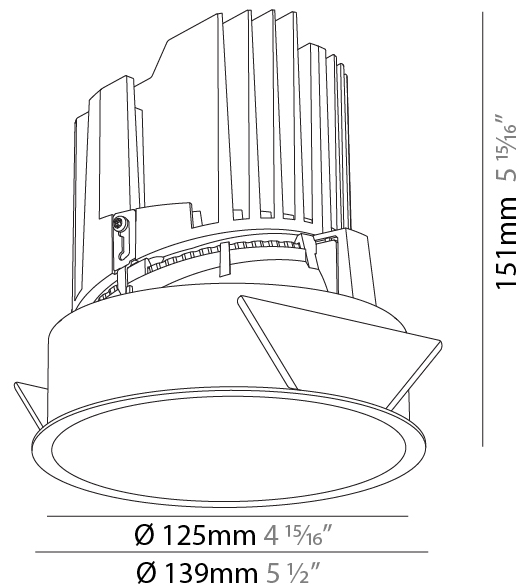

Series: Bioniq
Subseries: Bioniq Round Deep
Brand: Prolight
Division: Architectural
Mounting Type: Recessed
Mounting Location: Ceiling
Subcategory: Downlight

PHYSICAL

Shape: Round
Diameter (mm): 139
Diameter (in): 5 1/2
Height (mm): 151
Height (in): 5 15/16
Ceiling Thickness (mm): 10 / 12.5 / 15
Ceiling Thickness (in): 3/8 or 1/2 or 9/16
Min. Recessing Depth (mm): 170
Min. Recessing Depth (in): 6 11/16
Light Distribution: Downlight
Weight (kg): 0.951
Weight (lbs): 2.1
Fixture Finish: SSR / BKV / CWI / CRY / HAB / LAG / UFT / ITA / RUA / RUR / MIC / FTG / MYG / TWT / LOD / PUS / FRO / FUP / KIA / POP / BLS / SPG / MEY / GOH / GUM / CHC / COM / ABZ / JAG / OBR / MOS / ROR
Fixture Material: Aluminum Die Cast
Cut-out Measurements: 130mm / 5 1/8"

ELECTRICAL

Lamp Type: LED (Zhaga Standard)
Input Wattage (W): 28.6
Total Output Wattage (W): 26.4
Dimming: Tri-Mode (Non-Dimming and Phase Dimming (120Vac only) and 0-10V Dimming)
Driver Included: No
Driver Location: Recessed Housing
Driver Type: Constant Current - Universal
Driver Class: Class 2
Input Voltage (V): 120 - 277
Constant Current (MA): 700

LED

Number of LEDs: 1
Color Temperature (°K): 2700 / 3000 / 3500 / 4000
Max. Delivered Lumen (lm): 1890 / 1940 / 2038 / 2080
Nominal Lumen (lm): 3210 / 3290 / 3459 / 3530
CRI: >90 CRI
Efficiency (%): 0.631
Lamp Life (hrs): 50000

OPTICAL

Reflector: 20 / 25 / 40

RATINGS AND CERTIFICATIONS

Certified By: Certified for North American Standards
IP rating: IP54