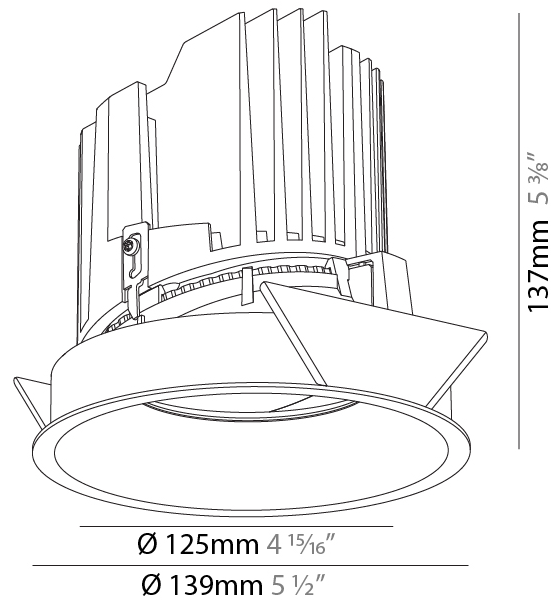

GENERAL

Series: Bioniq
Subseries: Bioniq Round Deep
Brand: Prolight
Division: Architectural
Mounting Type: Recessed
Mounting Location: Ceiling
Subcategory: Downlight

PHYSICAL

Shape: Round
Diameter (mm): 139
Diameter (in): 5 1/2
Height (mm): 151
Height (in): 5 15/16
Ceiling Thickness (mm): 10 / 12.5 / 15
Ceiling Thickness (in): 3/8 or 1/2 or 9/16
Min. Recessing Depth (mm): 170
Min. Recessing Depth (in): 6 11/16
Light Distribution: Downlight
Weight (kg): 0.926
Weight (lbs): 2.04
Fixture Finish: SSR / BKV / CWI / CRY / HAB / LAG / UFT / ITA / RUA / RUR / MIC / FTG / MYG / TWT / LOD / PUS / FRO / FUP / KIA / POP / BLS / SPG / MEY / GOH / GUM / CHC / COM / ABZ / JAG / OBR / MOS / ROR
Fixture Material: Aluminum Die Cast
Cut-out Measurements: 130mm / 5 1/8"

GENERAL

Series: Bioniq
Subseries: Bioniq Round Semi Adjustable
Brand: Prolicht
Division: Architectural
Mounting Type: Recessed
Mounting Location: Ceiling
Subcategory: Downlight

PHYSICAL

Shape: Round
Diameter (mm): 139
Diameter (in): 5 1/2
Height (mm): 137
Height (in): 5 3/8
Ceiling Thickness (mm): 10 / 12.5 / 15
Ceiling Thickness (in): 3/8 or 1/2 or 9/16
Min. Recessing Depth (mm): 150
Min. Recessing Depth (in): 5 7/8
Light Distribution: Adjustable / Downlight
Weight (kg): 0.856
Weight (lbs): 1.89
Fixture Finish: SSR / BKV / CWI / CRY / HAB / LAG / UFT / ITA / RUA / RUR / MIC / FTG / MYG / TWT / LOD / PUS / FRO / FUP / KIA / POP / BLS / SPG / MEY / GOH / GUM / CHC / COM / ABZ / JAG / OBR / MOS / ROR
Fixture Material: Aluminum Die Cast
Cut-out Measurements: 130mm / 5 1/8"

OPTICAL

Reflector: 20 / 25 / 40
Adjustability: Rotational 355°; Tilt 10°

RATINGS AND CERTIFICATIONS

Certified By: Certified for North American Standards
IP rating: IP54

	130mm 5 1/8"	150mm 5 7/8"	10 15mm 3/8" 9/16"	10°	355°	